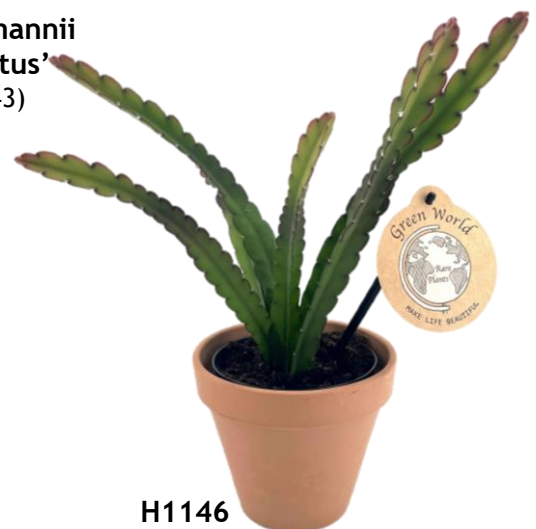

Cactus Special

- Very easy to care

H842
Hatiora Bambusoides
(w/claypot H843)

H1140
Epiphyllum Anguliger
'Fishbone'
(w/claypot H1141)

H940
Opuntia Jamaicaensis
'Jamaica Cactus'
(w/claypot H941)

H1142
Epiphyllum Ackermannii
'Red Orchid Cactus'
(w/claypot H1143)

H942
Hylocereus Undatus
'Dragon Fruit Cactus'
(w/claypot H943)

H1192
Epiphyllum Chyrsocardium
'Fern Leaf Cactus'
(w/claypot H1193)

H1146
Lepismium Cruciforme Rojo
'Hurricane Cactus'
(w/claypot H1147)

EAN: Hatiora: 5708870 329898 - Fishbone: 5708870 329775 - Jamaica Cactus: 5708870 329744
Orchid Cactus: 5708870 329751 - Dragon Fruit: 5708870 329768 - Fern Leaf: 5708870329423 - Hurricane: 5708870329409